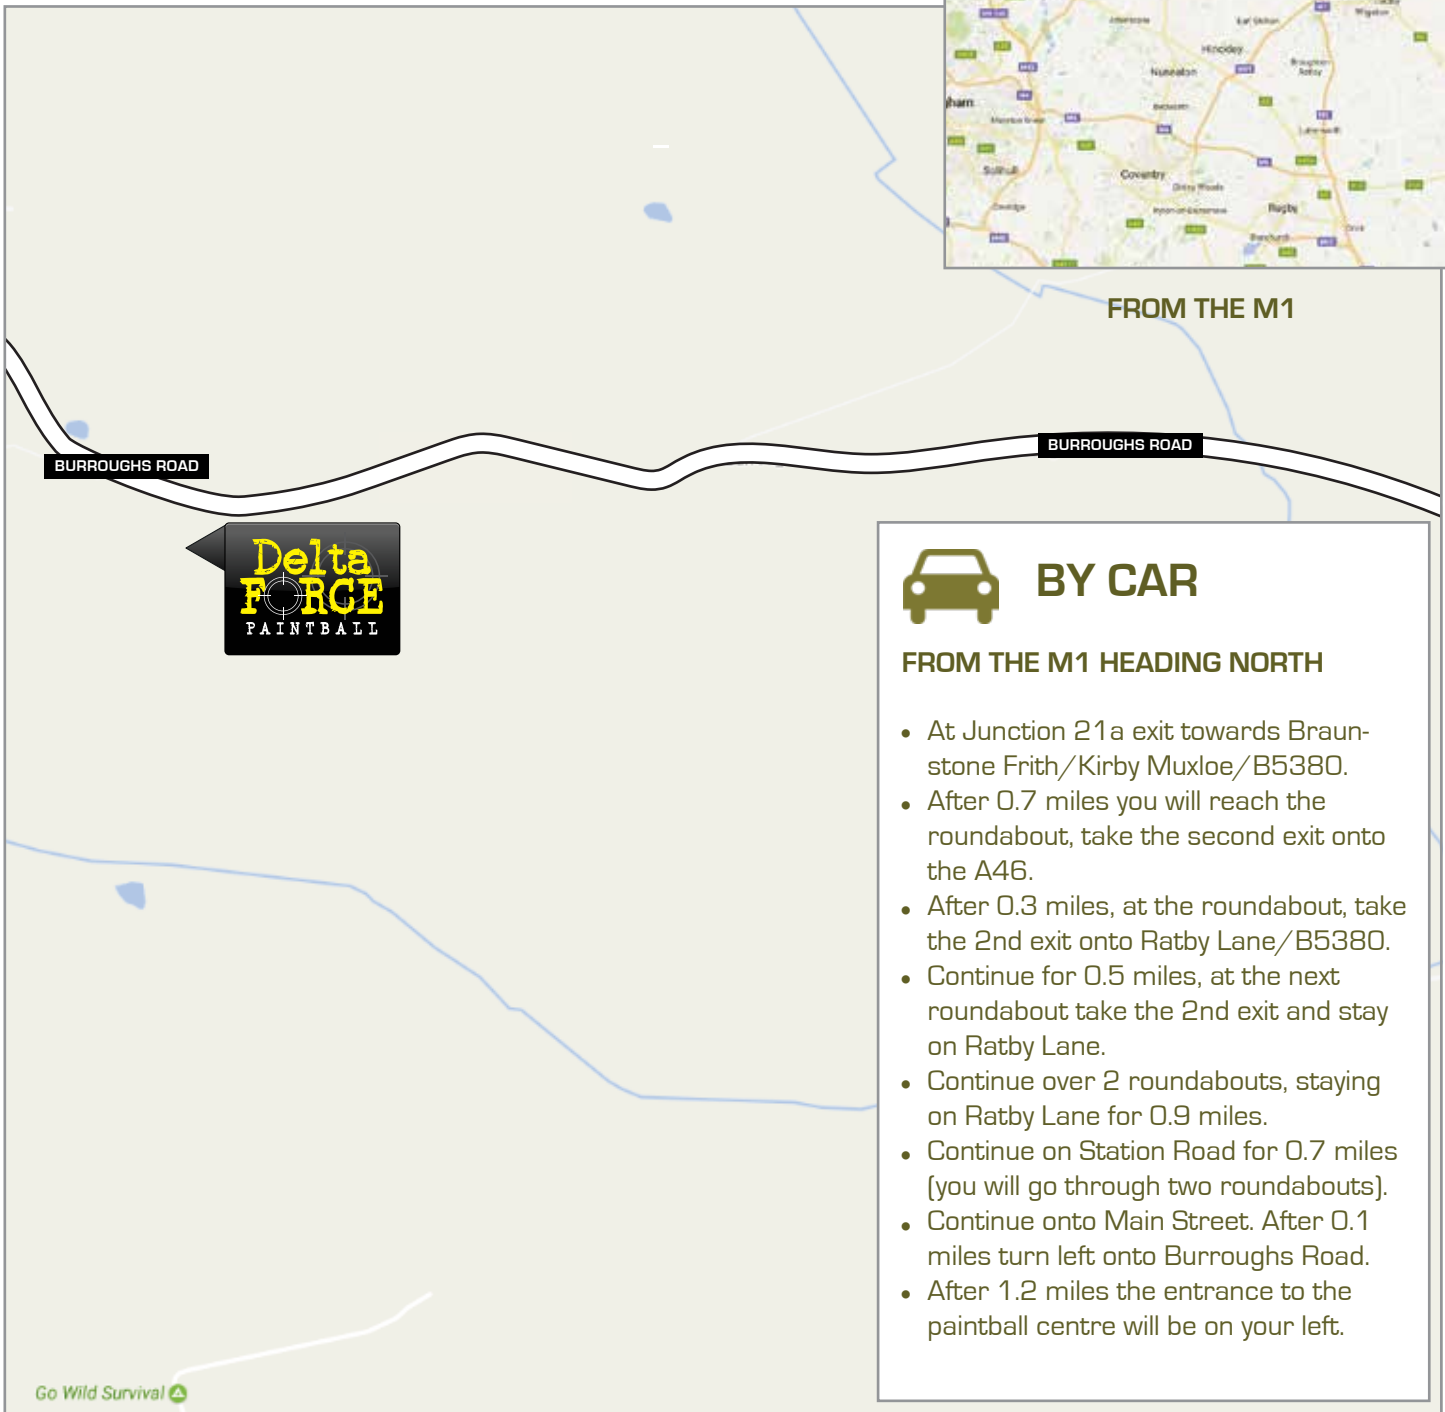

IMPORTANT INFORMATION

- All paintball centres are located in woodlands. Woodlands do not always have specific postcodes.
- Please don't rely 100% on the postcode alone.
- GPS coordinates can be used to find the exact location of the paintball centre.
- Please car pool where possible as parking on-site is limited.

BY CAR

FROM THE M1 HEADING NORTH

- At Junction 21a exit towards Braunstone Frith/Kirby Muxloe/B5380.
- After 0.7 miles you will reach the roundabout, take the second exit onto the A46.
- After 0.3 miles, at the roundabout, take the 2nd exit onto Ratby Lane/B5380.
- Continue for 0.5 miles, at the next roundabout take the 2nd exit and stay on Ratby Lane.
- Continue over 2 roundabouts, staying on Ratby Lane for 0.9 miles.
- Continue on Station Road for 0.7 miles (you will go through two roundabouts).
- Continue onto Main Street. After 0.1 miles turn left onto Burroughs Road.
- After 1.2 miles the entrance to the paintball centre will be on your left.