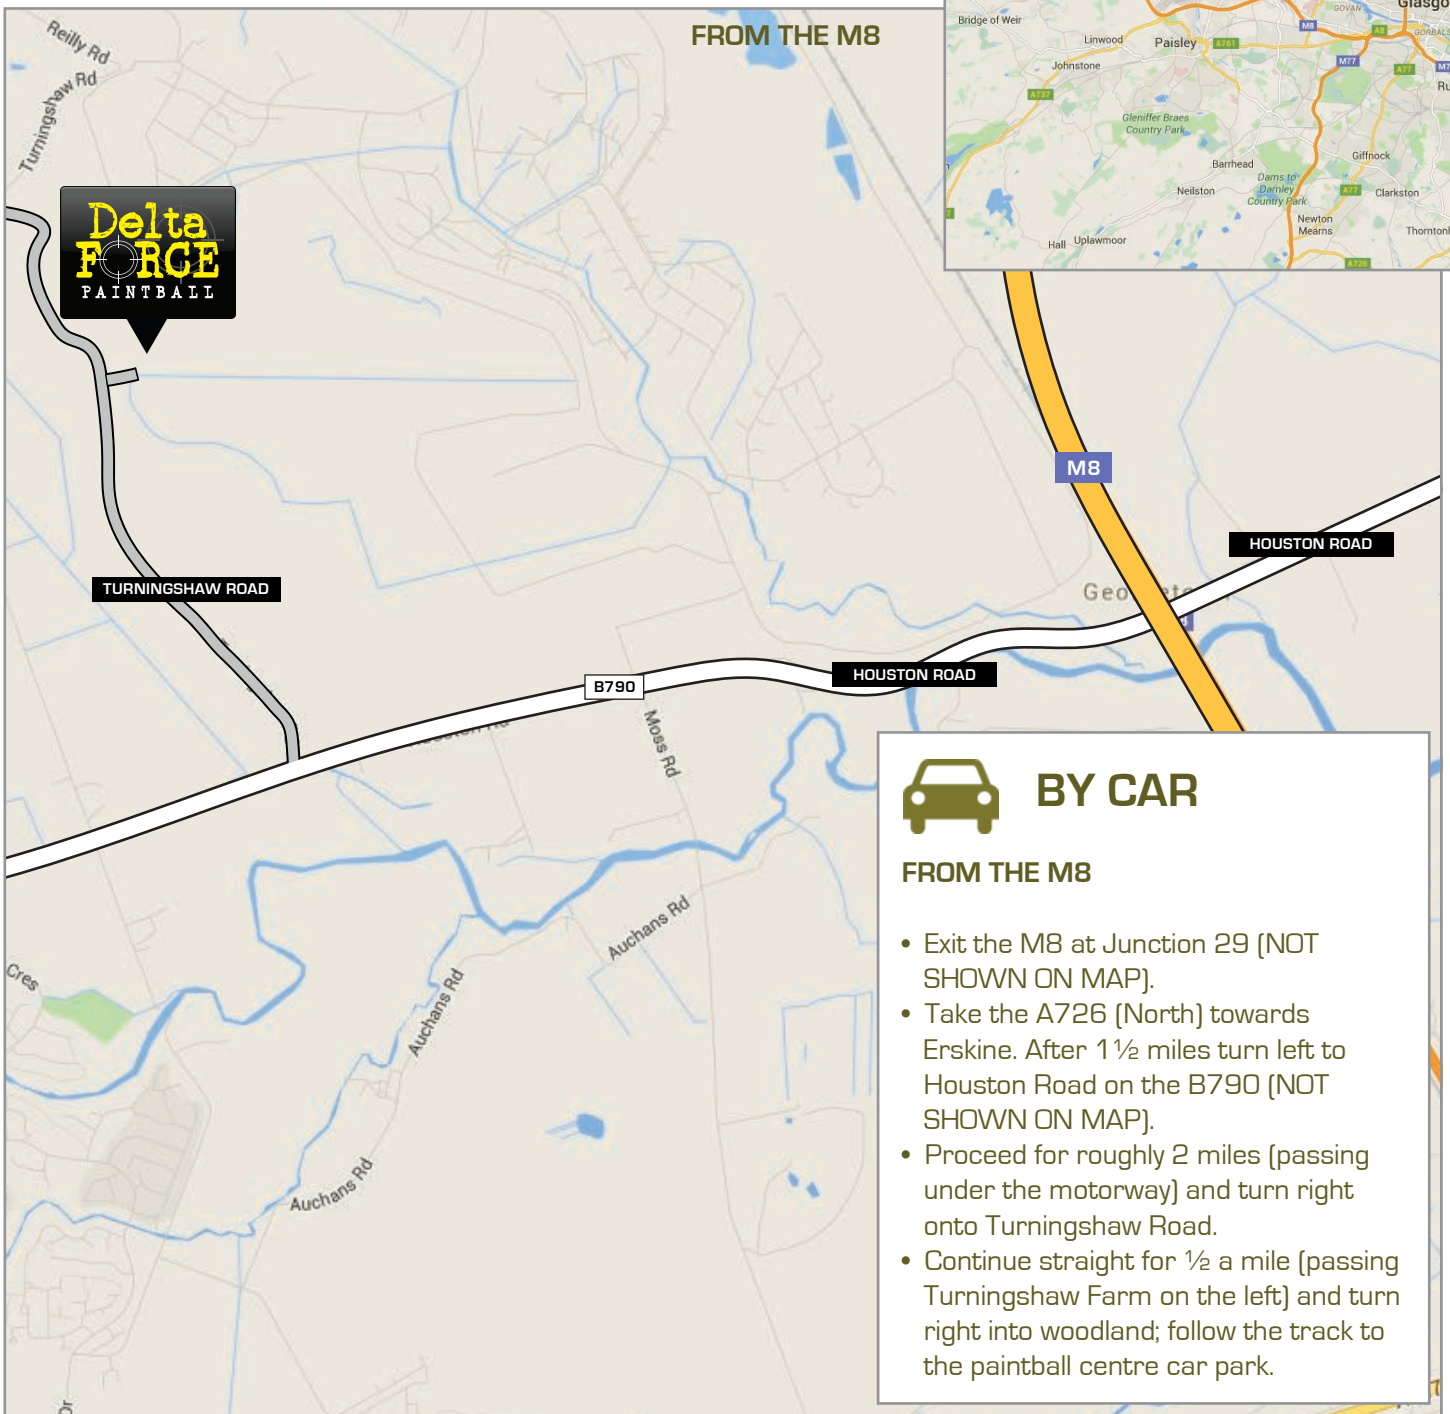

## IMPORTANT INFORMATION

- All paintball centres are located in woodlands. Woodlands do not always have specific postcodes.
- Please don't rely 100% on the postcode alone.
- GPS coordinates can be used to find the exact location of the paintball centre.
- Please car pool where possible as parking on-site is limited.

## BY CAR

### FROM THE M8

- Exit the M8 at Junction 29 (NOT SHOWN ON MAP).
- Take the A726 (North) towards Erskine. After 1 ½ miles turn left to Houston Road on the B790 (NOT SHOWN ON MAP).
- Proceed for roughly 2 miles (passing under the motorway) and turn right onto Turningshaw Road.
- Continue straight for ½ a mile (passing Turningshaw Farm on the left) and turn right into woodland; follow the track to the paintball centre car park.