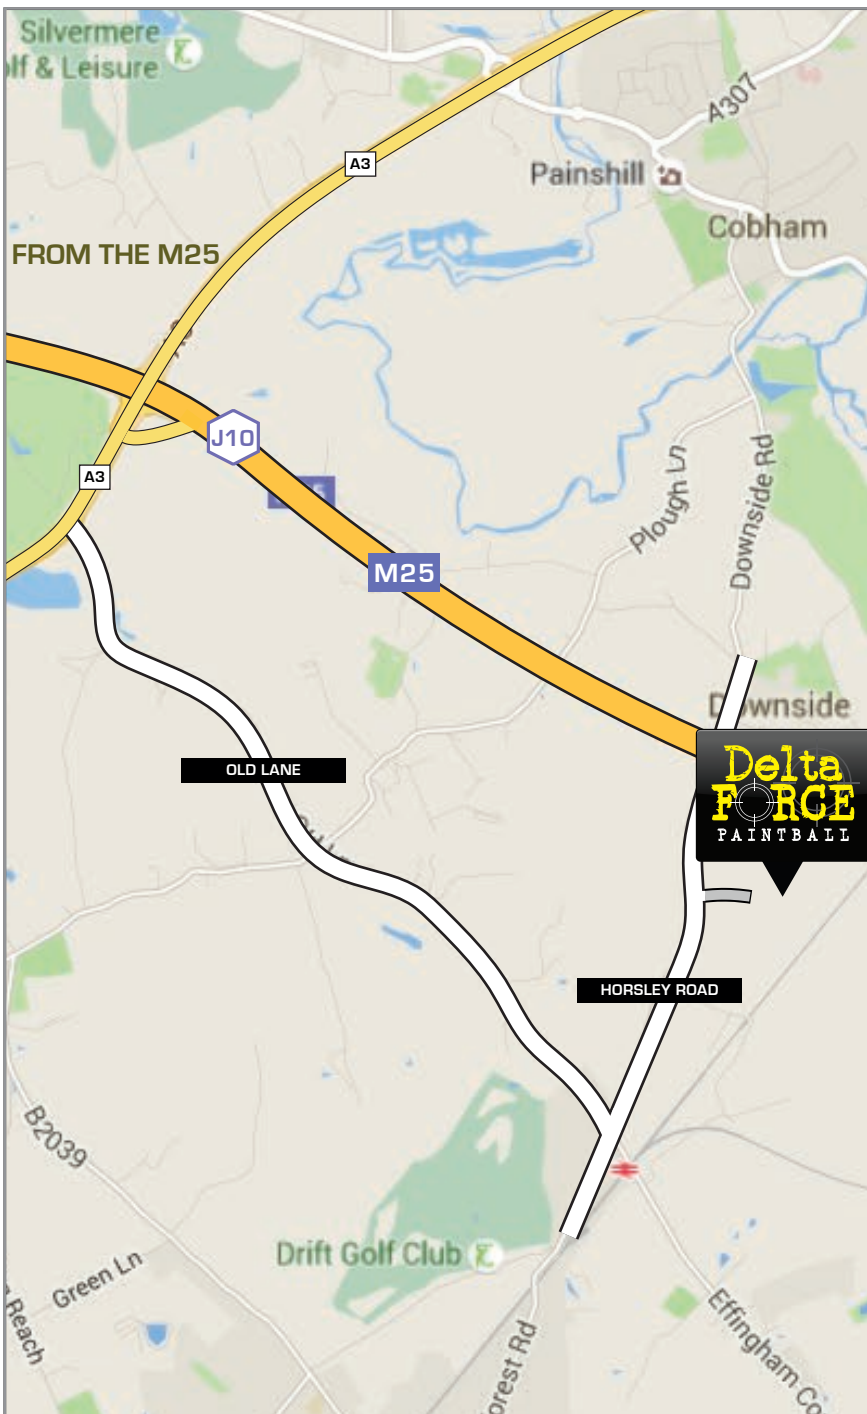

## IMPORTANT INFORMATION

- All paintball centres are located in woodlands. Woodlands do not always have specific postcodes.
- Please don't rely 100% on the postcode alone.
- GPS coordinates can be used to find the exact location of the paintball centre.
- Please car pool where possible as parking on-site is limited.

## BY CAR

### FROM THE M25

- Exit at Junction 10 (A3) and take the slip road southbound towards Guildford (A3).
- After approximately 400 yards, turn left sign-posted towards Effingham. This is Old Lane. Old Lane is only accessible from the slip road.
- Proceed for approximately 1 mile over the first crossroads.
- Continue straight on for a further mile until you reach a T-Junction.
- Turn left signposted Cobham: this is Horsley Road.
- Continue along Horsley Road for 0.5 miles. You will pass a Nursery, and the paintball centre is the next entrance on your right.