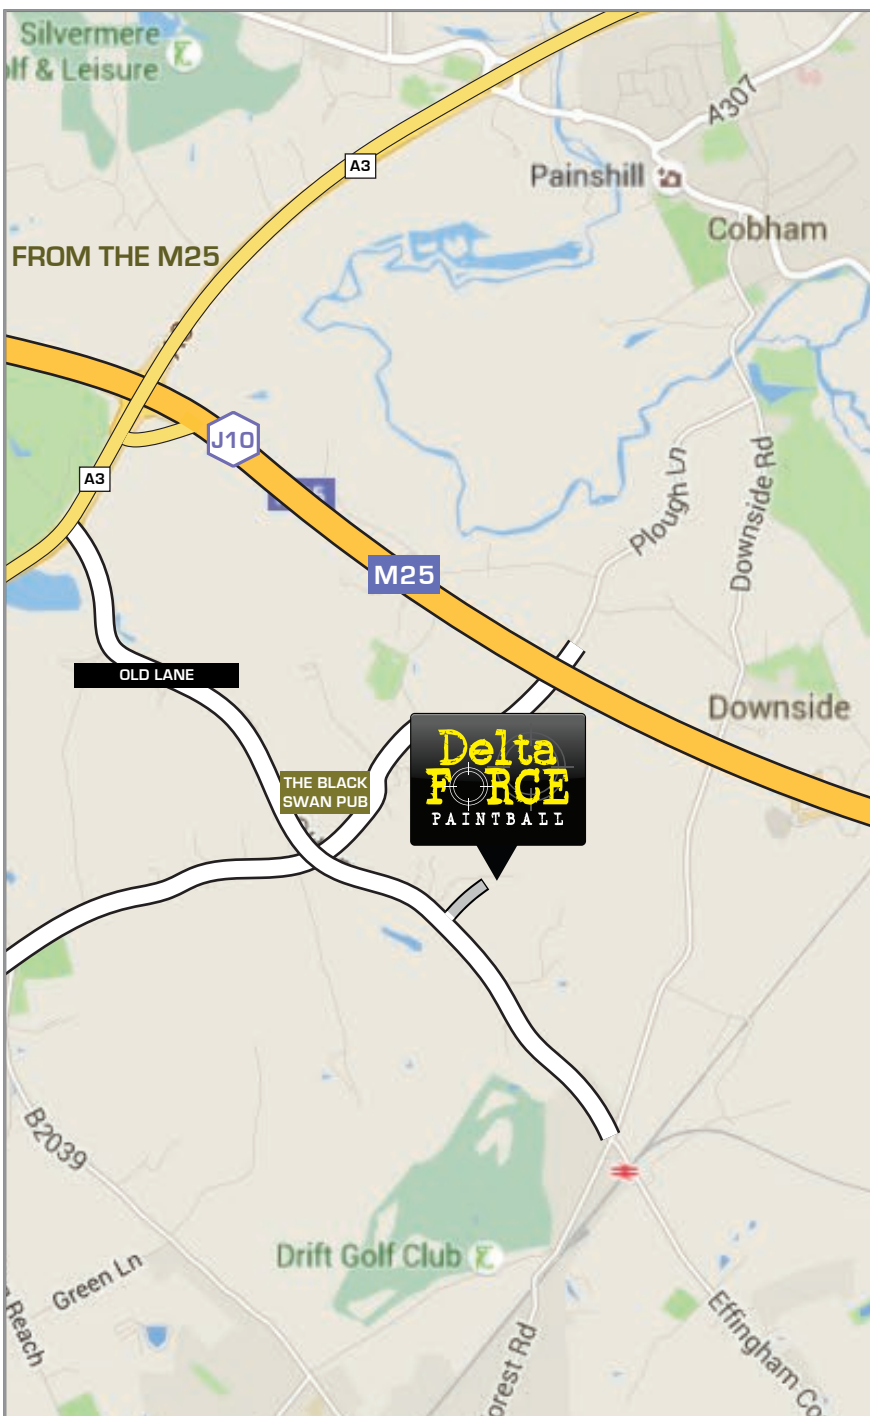

IMPORTANT INFORMATION

- All paintball centres are located in woodlands. Woodlands do not always have specific postcodes.
- Please don't rely 100% on the postcode alone.
- GPS coordinates can be used to find the exact location of the paintball centre.
- Please car pool where possible as parking on-site is limited.

BY CAR

FROM THE M25

- Exit at Junction 10 (A3) and take the slip road southbound towards Guildford (A3).
- After approximately 400 yards, turn left sign-posted towards Effingham. This is Old Lane. Old Lane is only accessible from the slip road.
- Proceed for approximately 1 mile over the first crossroads (past the Black Swan on the left).
- Continue straight on over the crossroads and follow the road around to the right for a further 0.9 miles (you will pass a car park for a different paintball centre, continue for 0.3 miles).
- The entrance to the Delta Force paintball centre on the left.
- Turn left onto the track.
- Continue to follow the track to the left and follow the signs until you reach the car park.