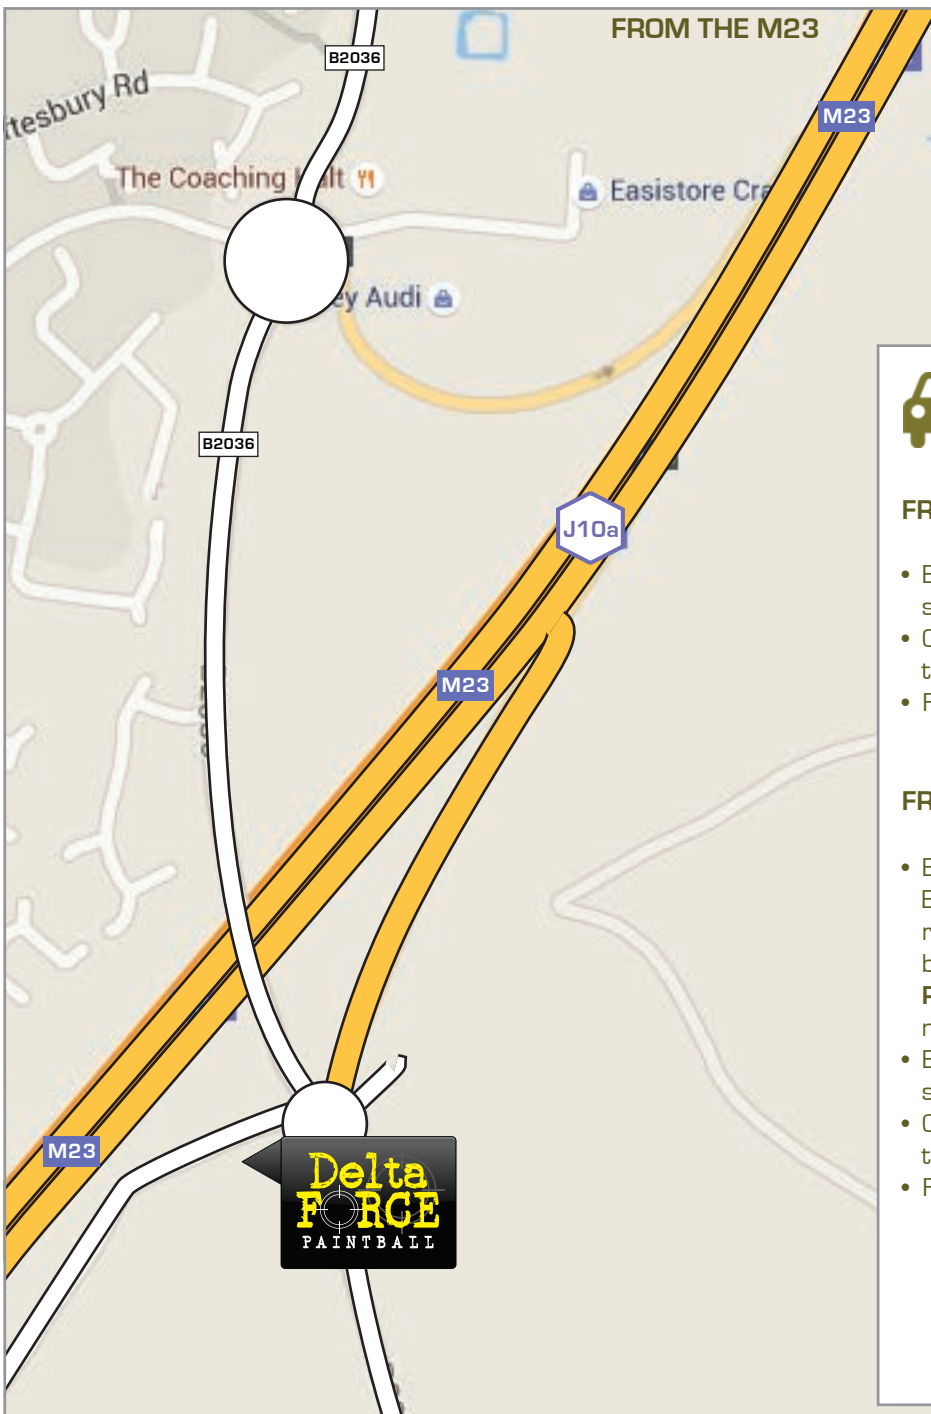

## IMPORTANT INFORMATION

- All paintball centres are located in woodlands. Woodlands do not always have specific postcodes.
- Please don't rely 100% on the postcode alone.
- GPS coordinates can be used to find the exact location of the paintball centre.
- Please car pool where possible as parking on-site is limited.

### FROM THE M23 TRAVELLING SOUTH

- Exit the M23 at Junction 10a and follow the slip road until you reach the roundabout.
- Once you reach the roundabout, take the third exit and drive through the steel gates.
- Follow the Delta Force signs to the car park.

### FROM THE M23 TRAVELLING NORTH

- Exit the M23 at Junction 10 (signposted East Grinstead/Crawley) and at the roundabout take the fourth exit and merge back onto the M23 (southbound).
- **PLEASE NOTE:** there is no 10a exit northbound on the M23.
- Exit the M23 at Junction 10a and follow the slip road until you reach the roundabout.
- Once you reach the roundabout, take the third exit and drive through the steel gates.
- Follow the Delta Force signs to the car park.