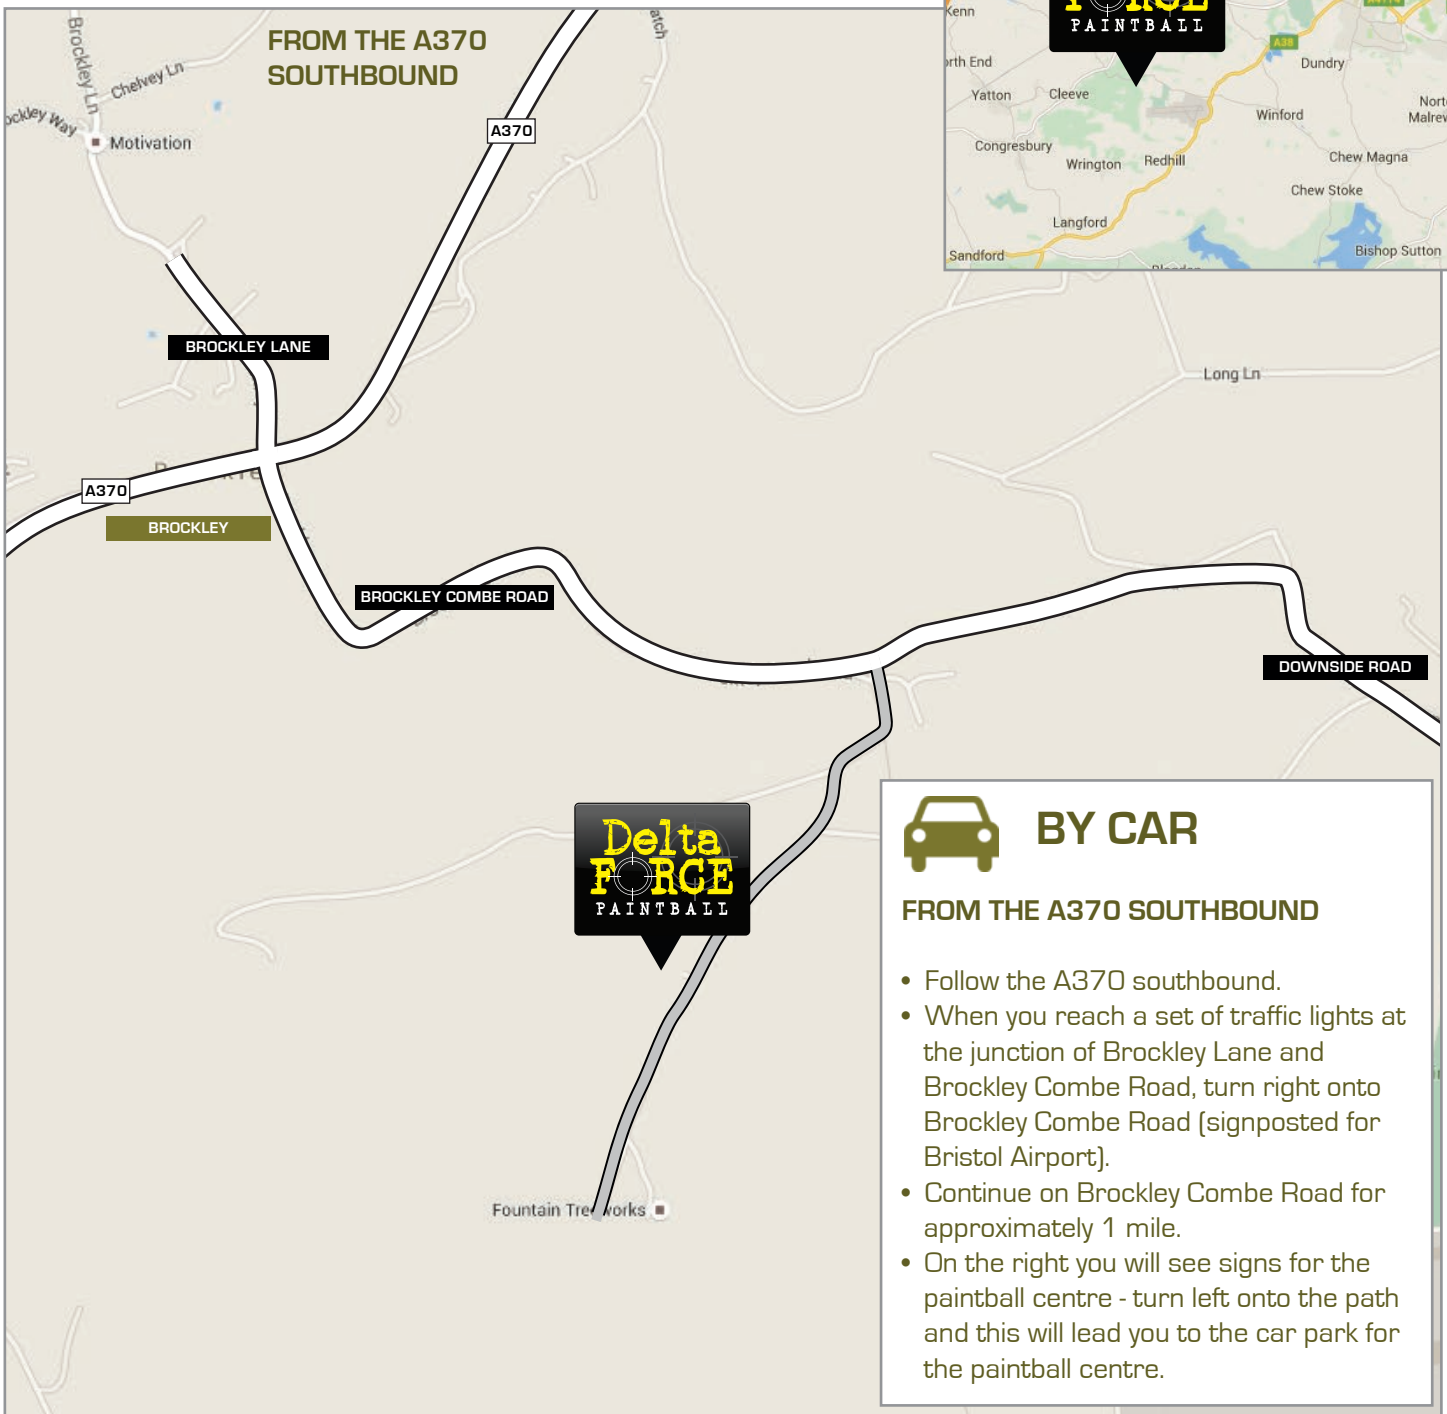

IMPORTANT INFORMATION

- All paintball centres are located in woodlands. Woodlands do not always have specific postcodes.
- Please don't rely 100% on the postcode alone.
- GPS coordinates can be used to find the exact location of the paintball centre.
- Please car pool where possible as parking on-site is limited.

BY CAR

FROM THE A370 SOUTHBOUND

- Follow the A370 southbound.
- When you reach a set of traffic lights at the junction of Brockley Lane and Brockley Combe Road, turn right onto Brockley Combe Road (signposted for Bristol Airport).
- Continue on Brockley Combe Road for approximately 1 mile.
- On the right you will see signs for the paintball centre - turn left onto the path and this will lead you to the car park for the paintball centre.