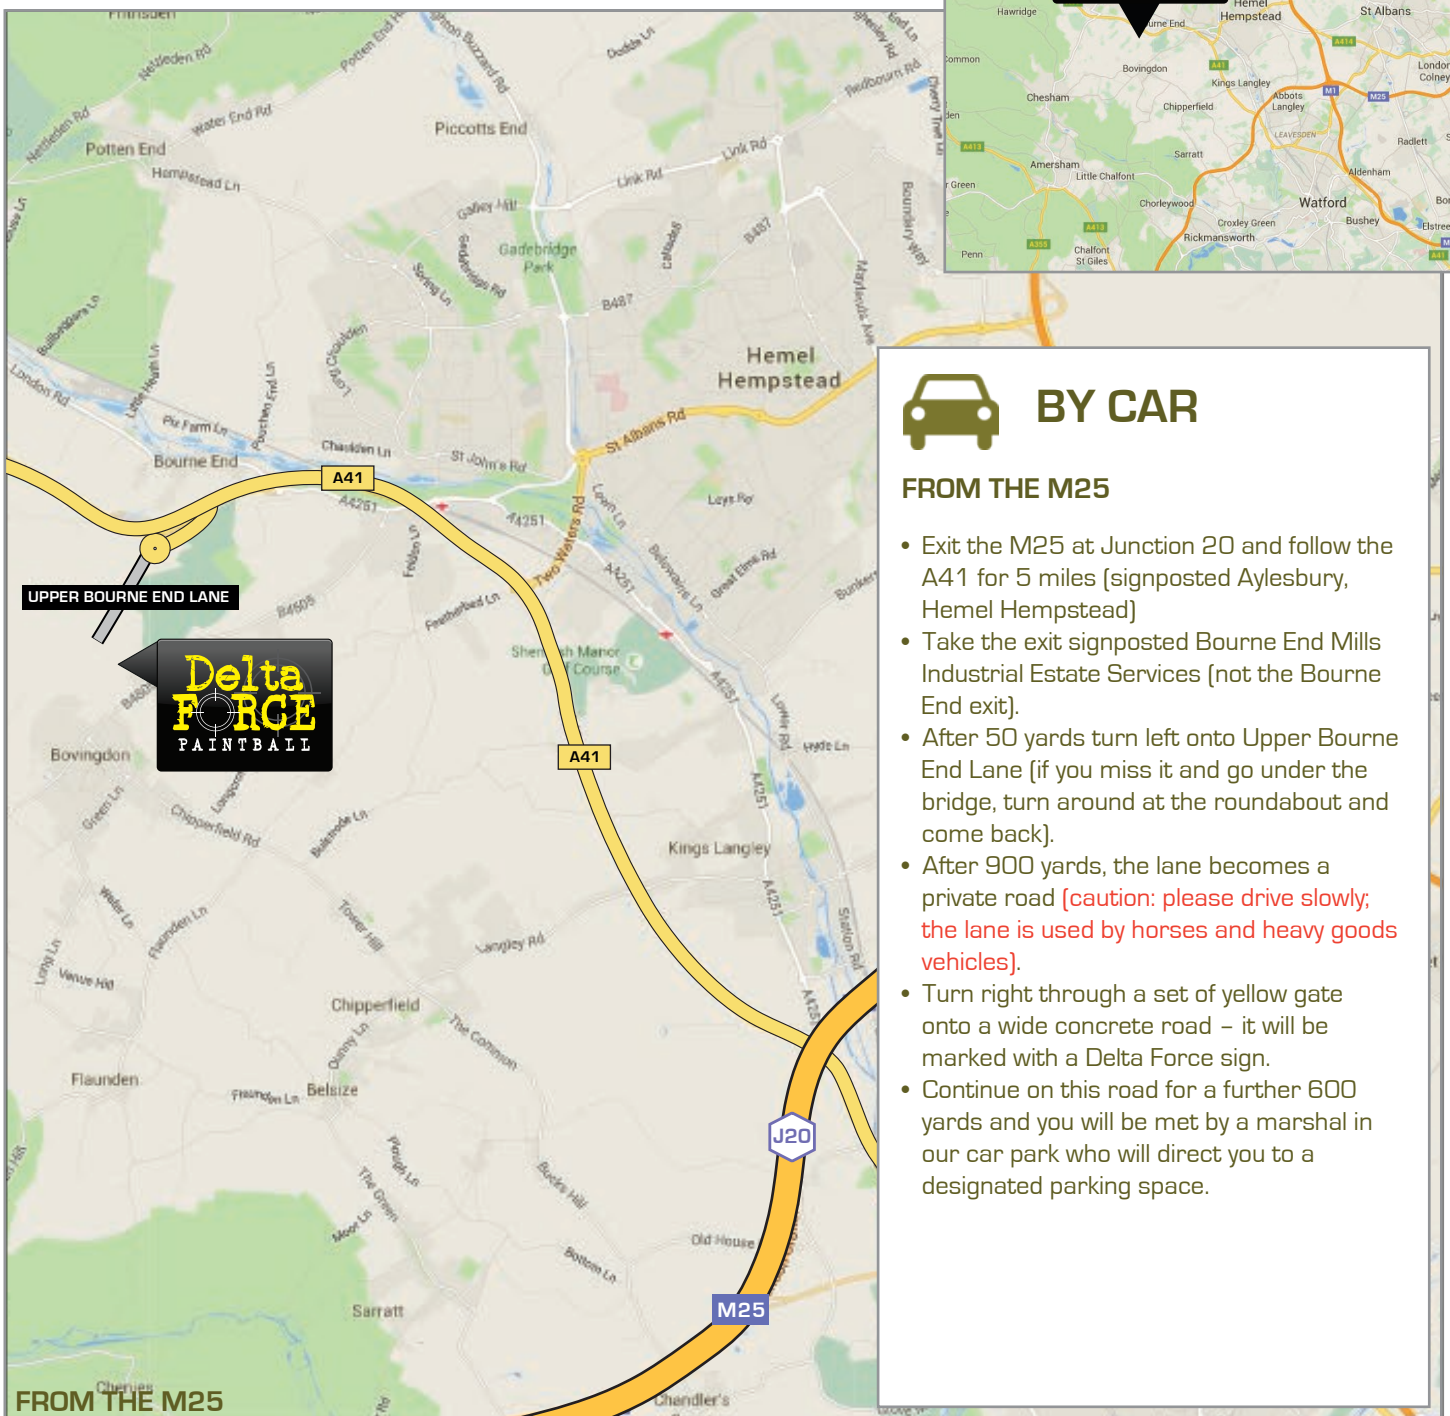

IMPORTANT INFORMATION

- All paintball centres are located in woodlands. Woodlands do not always have specific postcodes.
- Please don't rely 100% on the postcode alone.
- GPS coordinates can be used to find the exact location of the paintball centre.
- Please car pool where possible as parking on-site is limited.

BY CAR

FROM THE M25

- Exit the M25 at Junction 20 and follow the A41 for 5 miles (signposted Aylesbury, Hemel Hempstead)
- Take the exit signposted Bourne End Mills Industrial Estate Services (not the Bourne End exit).
- After 50 yards turn left onto Upper Bourne End Lane (if you miss it and go under the bridge, turn around at the roundabout and come back).
- After 900 yards, the lane becomes a private road **[caution: please drive slowly; the lane is used by horses and heavy goods vehicles]**.
- Turn right through a set of yellow gate onto a wide concrete road – it will be marked with a Delta Force sign.
- Continue on this road for a further 600 yards and you will be met by a marshal in our car park who will direct you to a designated parking space.