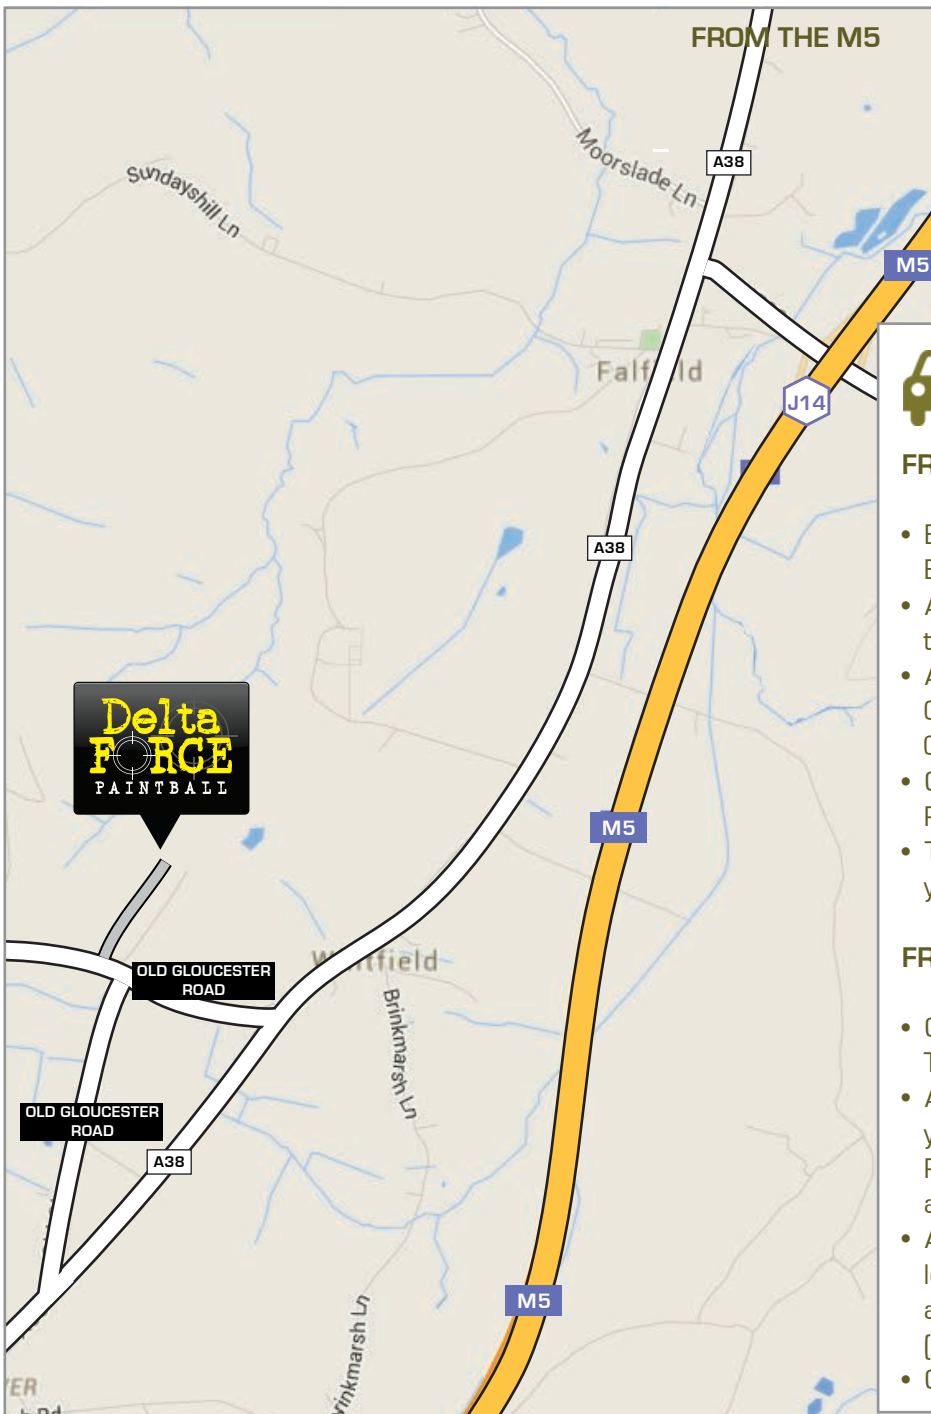

IMPORTANT INFORMATION

- All paintball centres are located in woodlands. Woodlands do not always have specific postcodes.
- Please don't rely 100% on the postcode alone.
- GPS coordinates can be used to find the exact location of the paintball centre.
- Please car pool where possible as parking on-site is limited.

BY CAR

FROM THE M5

- Exit the M5 at Junction 14. Take the B4509 towards the A38.
- After 0.3 miles, you will reach a set of traffic lights turn left onto the A38.
- After 1.6 miles, turn right onto Old Gloucester Road signposted Oldbury-on-Severn.
- Continue for 0.3 miles, you will see a Paintball Centre sign pointing right.
- Turn right onto the single-track lane and you will reach the car park.

FROM THE A38 NORTHBOUND

- Continue past the first turning for Thornbury.
- After passing the White Horse pub on your left, turn left onto Old Gloucester Road. This is the third exit for Thornbury and the second exit for the B4061.
- At the end of Old Gloucester Road, turn left; look for the single-track lane approximately 0.2 miles on the right (signposted for the paintball centre).
- Continue until you reach the car park.