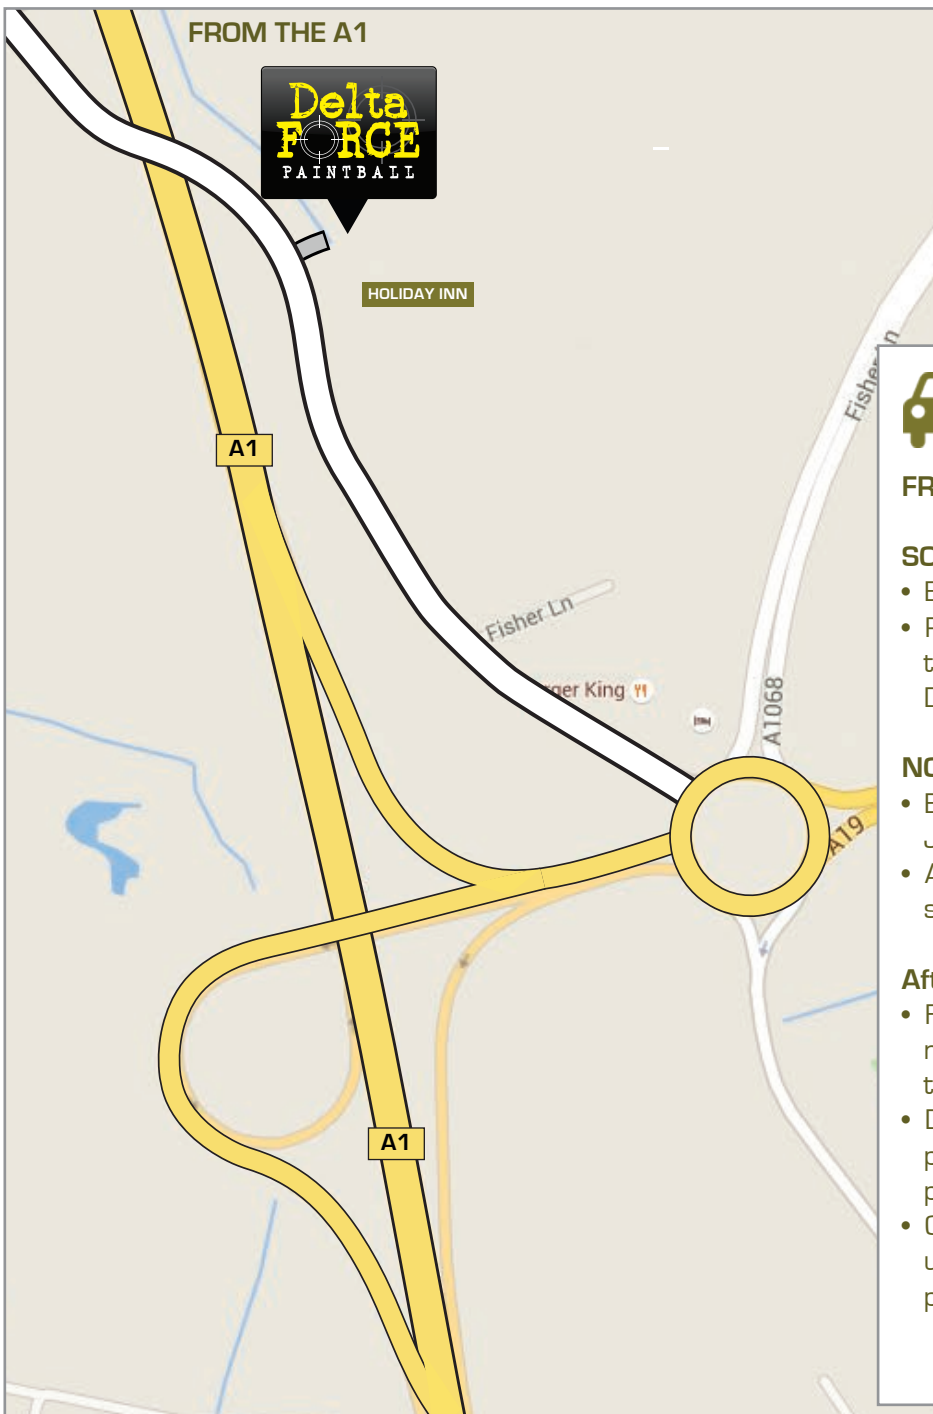

IMPORTANT INFORMATION

- All paintball centres are located in woodlands. Woodlands do not always have specific postcodes.
- Please don't rely 100% on the postcode alone.
- GPS coordinates can be used to find the exact location of the paintball centre.
- Please car pool where possible as parking on-site is limited.

BY CAR

FROM THE A1

SOUTHBOUND

- Exit the A1 at the Junction for the A19
- Pass over the A1, at the roundabout take the first exit signposted Blagdon & Dinnington

NORTHBOUND

- Exit the A1 at the Seaton Burn Junction
- At the roundabout, take the first exit signposted Blagdon & Dinnington

After you have exited the roundabout:

- Follow this road for approximately 0.3 miles and you will see the Holiday Inn on the right hand side.
- Directly after Holiday Inn and before you pass over the A1, the entrance to the paintball centre is on the right.
- Continue for approximately 300 yards until you reach the paintball centre car park.