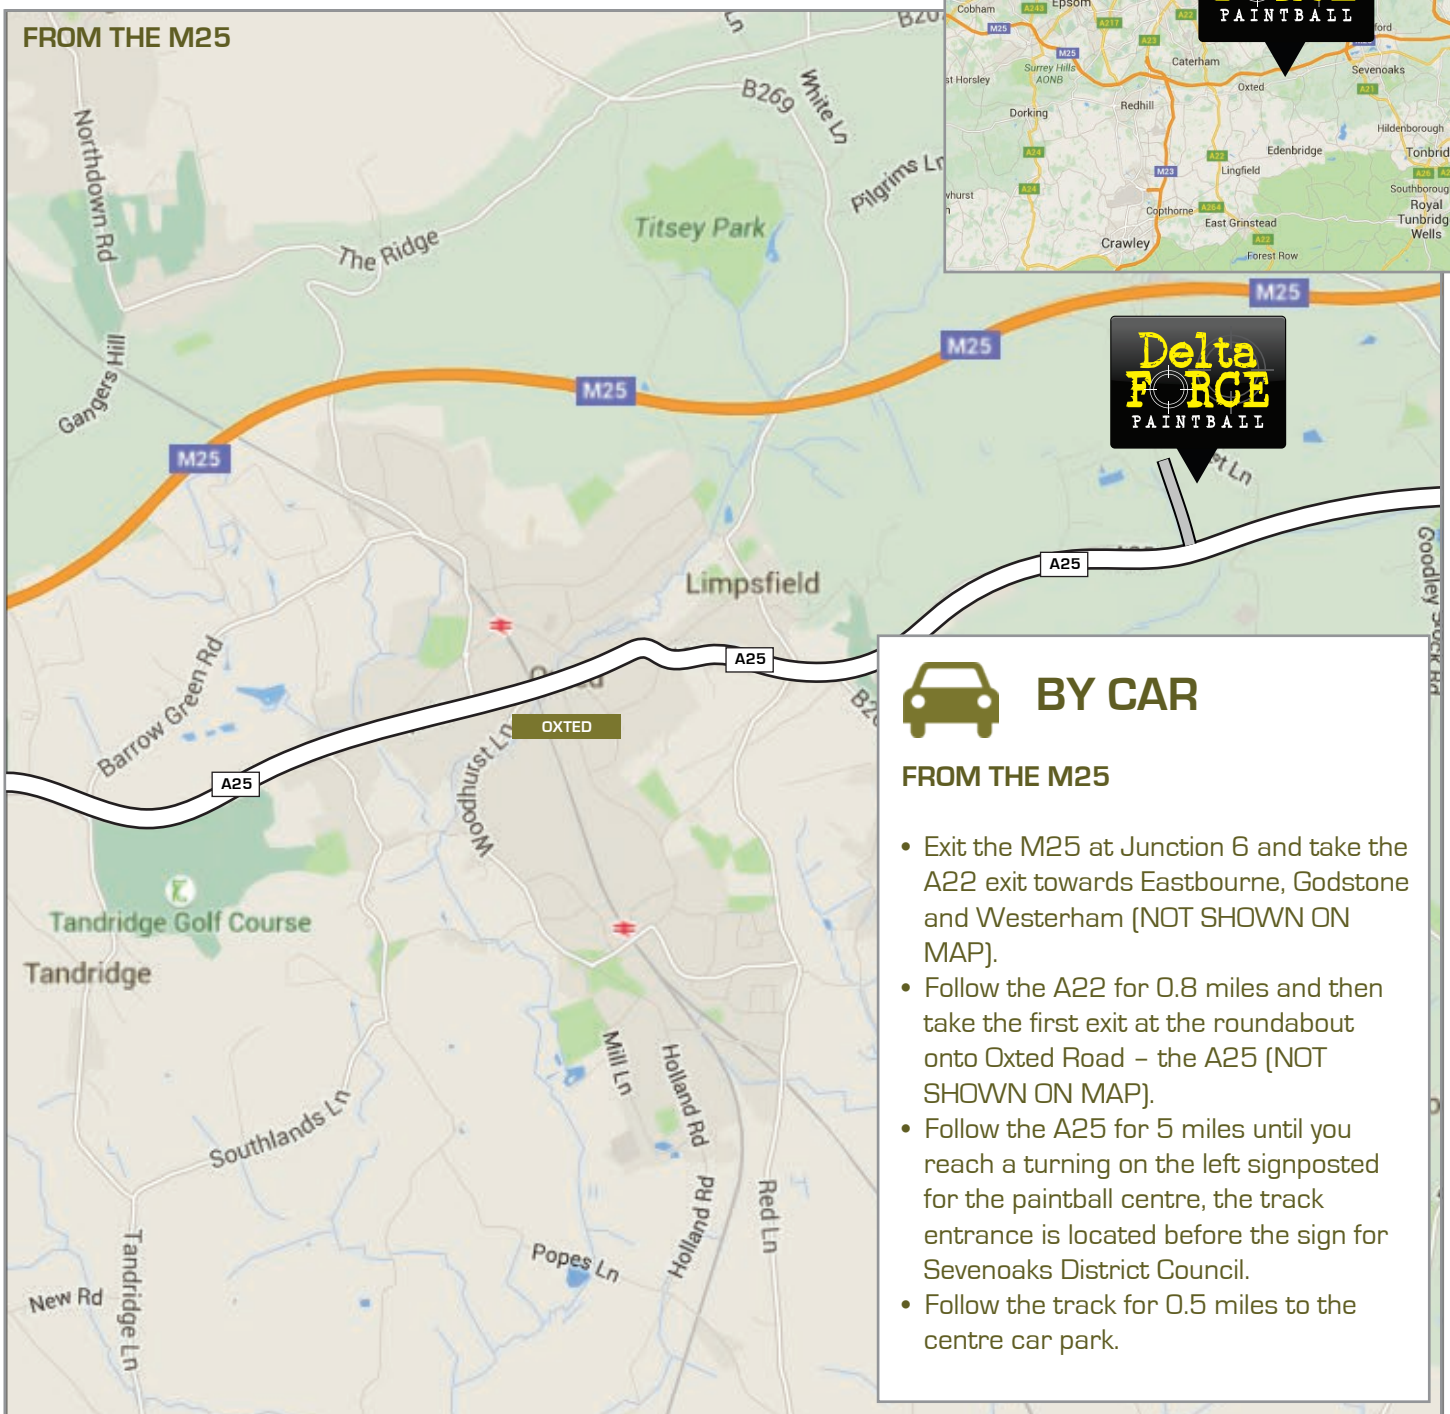

IMPORTANT INFORMATION

- All paintball centres are located in woodlands. Woodlands do not always have specific postcodes.
- Please don't rely 100% on the postcode alone.
- GPS coordinates can be used to find the exact location of the paintball centre.
- Please car pool where possible as parking on-site is limited.

BY CAR

FROM THE M25

- Exit the M25 at Junction 6 and take the A22 exit towards Eastbourne, Godstone and Westerham (NOT SHOWN ON MAP).
- Follow the A22 for 0.8 miles and then take the first exit at the roundabout onto Oxted Road – the A25 (NOT SHOWN ON MAP).
- Follow the A25 for 5 miles until you reach a turning on the left signposted for the paintball centre, the track entrance is located before the sign for Sevenoaks District Council.
- Follow the track for 0.5 miles to the centre car park.