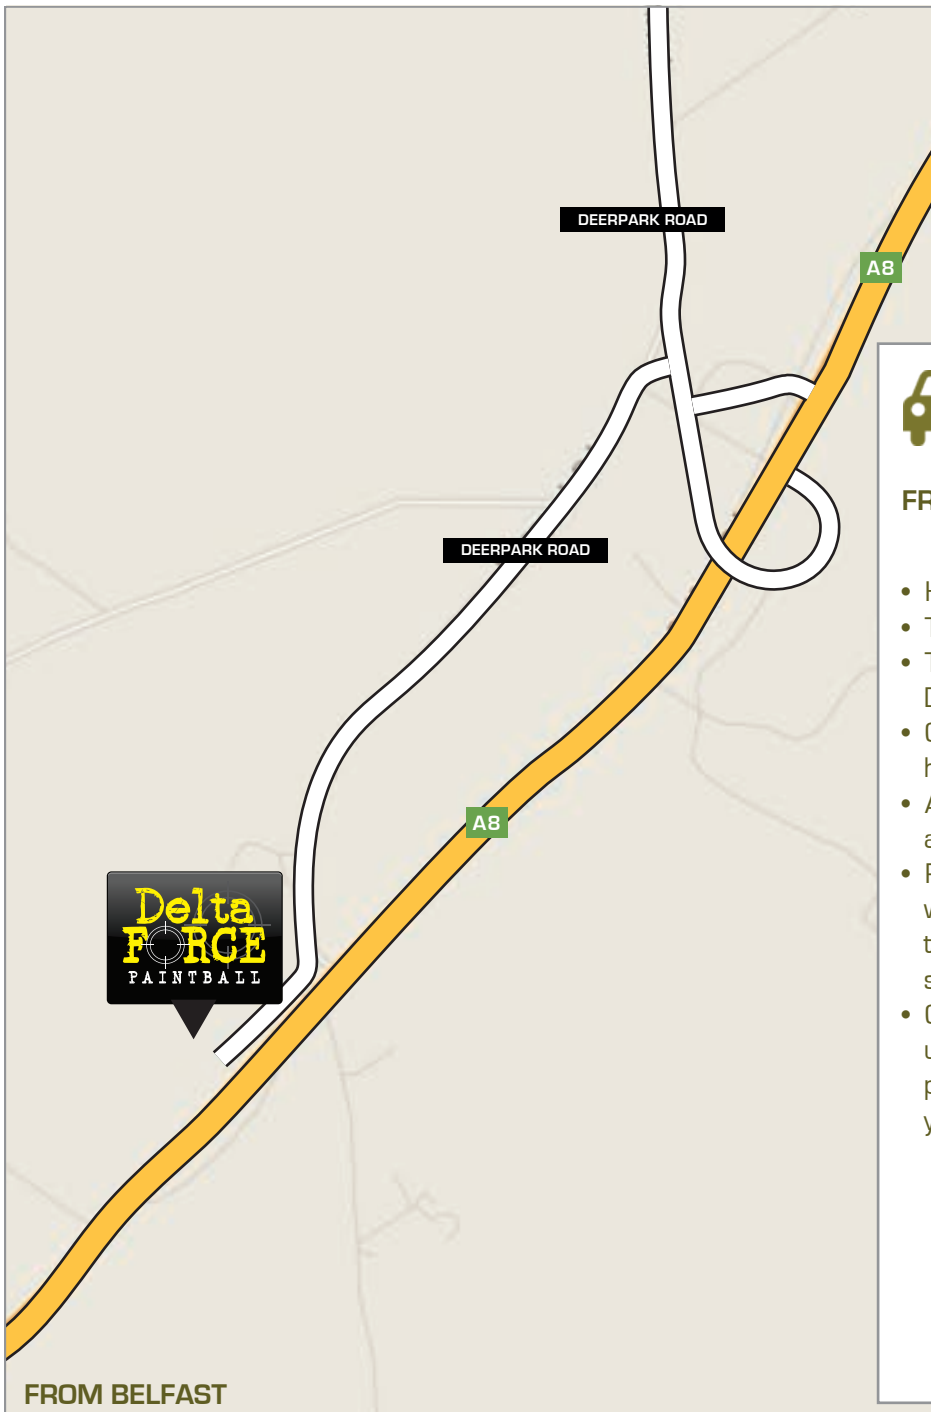

IMPORTANT INFORMATION

- All paintball centres are located in woodlands. Woodlands do not always have specific postcodes.
- Please don't rely 100% on the postcode alone.
- GPS coordinates can be used to find the exact location of the paintball centre.
- Please car pool where possible as parking on-site is limited.

BY CAR

FROM BELFAST

- Head north on the A8
- Take the off ramp to Kilwaughter.
- Turn right, then take the first left onto Deerpark Road.
- Continue on Deerpark Road for approx. half a mile.
- After approx. half a mile you will arrive at the paintball centre.
- Please note: when using the postcode with your Sat Nav, the postcode will take you to a neighbouring farm. Do not stop here.
- Continue further along Deerpark Road until you see the entrance to the paintball centre. The entrance will be on your left.