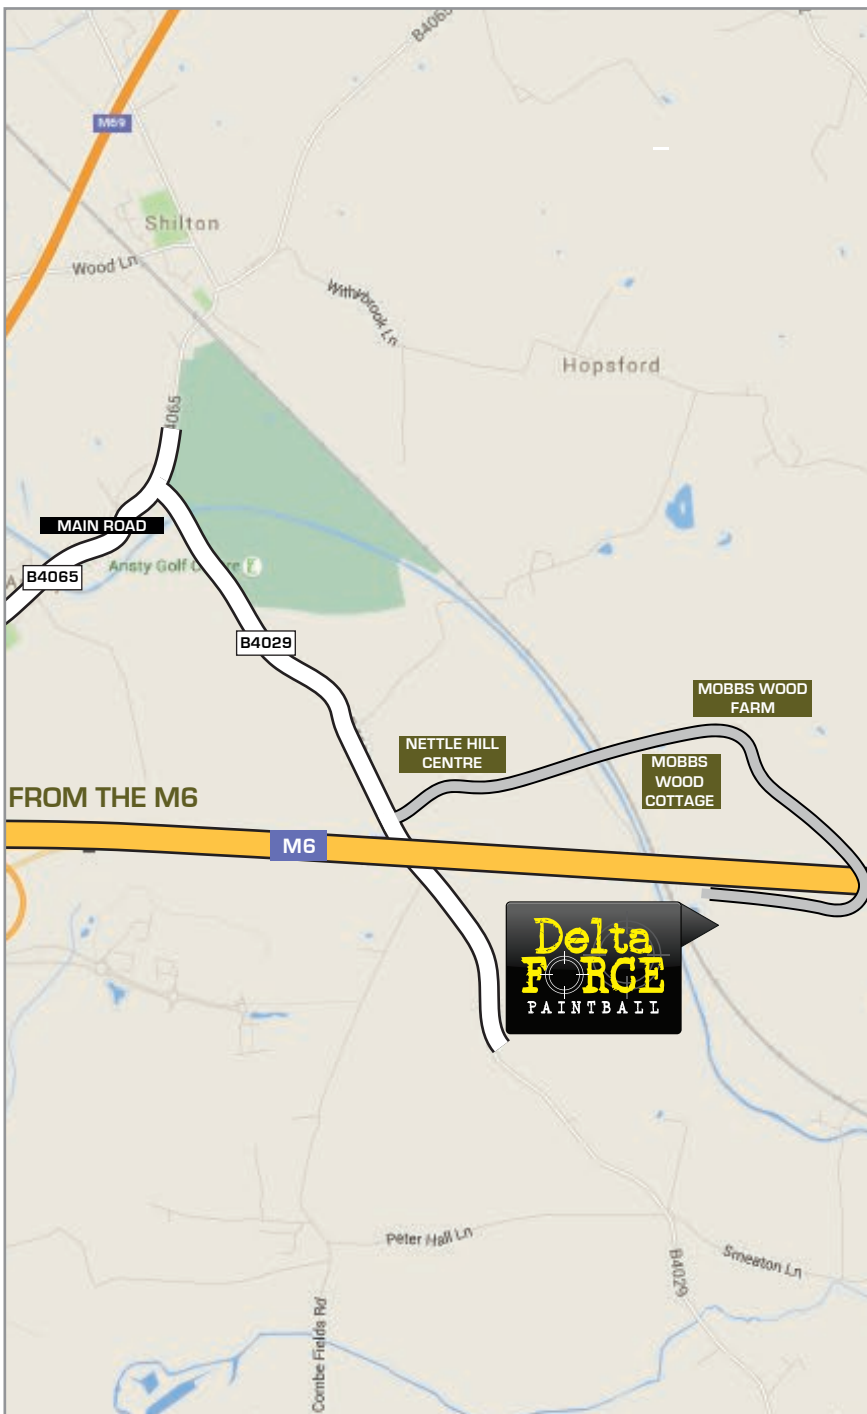

IMPORTANT INFORMATION

- All paintball centres are located in woodlands. Woodlands do not always have specific postcodes.
- Please don't rely 100% on the postcode alone.
- GPS coordinates can be used to find the exact location of the paintball centre.
- Please car pool where possible as parking on-site is limited.

BY CAR

FROM THE M6

- Exit the M6 at Junction 2 and continue on the slip road for approximately half a mile until you reach the roundabout (Not seen on this map).
- Take the fourth exit on to the B4065 (Hinckley Road) heading towards Wolvey and Ansty (Not seen on this map).
- Continue on Hickley Road (the B4065) for about 1 mile; this road becomes Main Road.
- Turn right onto the B4029 signposted for Brinklow and the Ansty Golf Centre.
- Travel on the B4029 for 1 mile, passing the Ansty Golf Centre on your left.
- Turn left onto the road signposted for the Nettle Hill Centre and Conference Centre.
- Half a mile after passing the Nettle Hill Centre you will reach a house - Mobbs Wood Cottage. **DO NOT STOP HERE.**
- After another half a mile you will come to Mobbs Wood Farm. **DO NOT STOP HERE.**
- Keep right and pass through the farmyard following signs/marshals directions.
- Follow the track for another 1.5 miles until you come to the Delta Force car park.