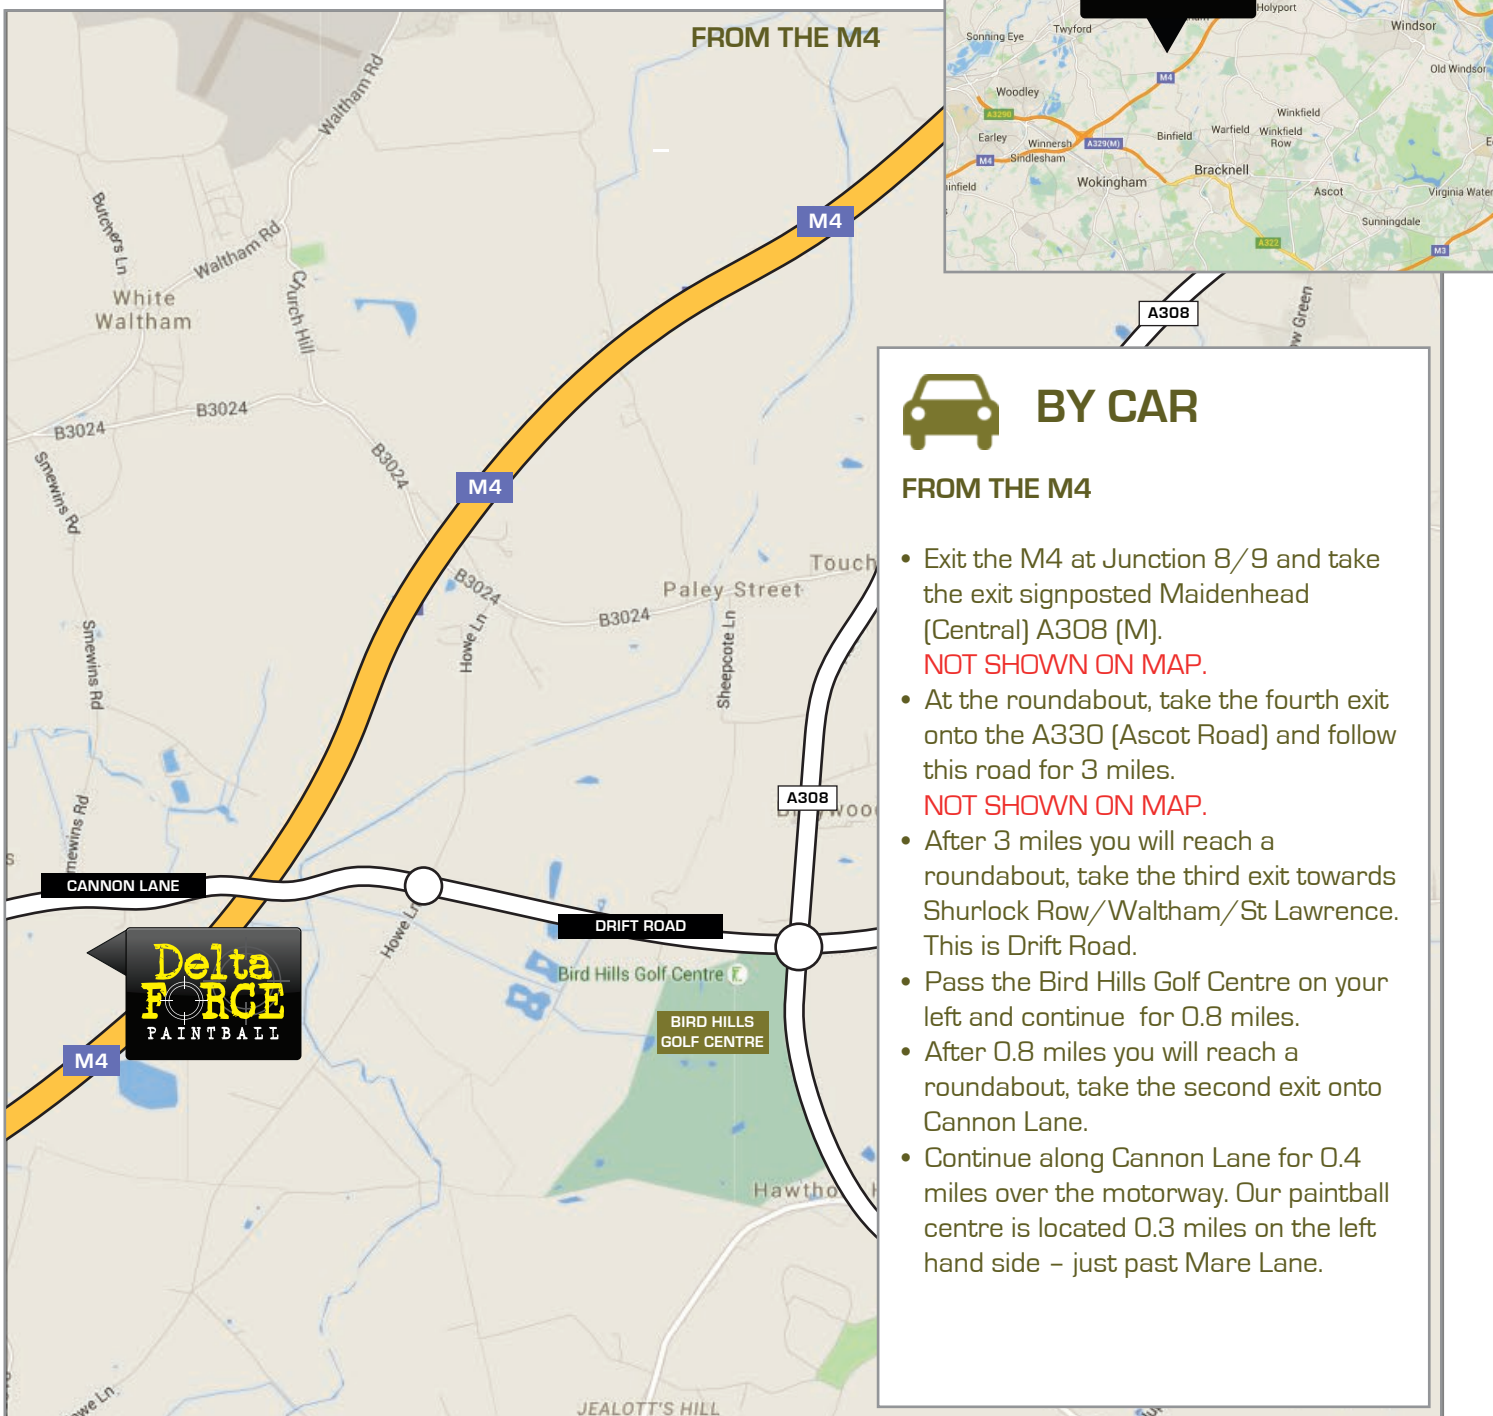

IMPORTANT INFORMATION

- All paintball centres are located in woodlands. Woodlands do not always have specific postcodes.
- Please don't rely 100% on the postcode alone.
- GPS coordinates can be used to find the exact location of the paintball centre.
- Please car pool where possible as parking on-site is limited.
- **Please note:** there are two Cannon Lanes within a 10 mile radius of Maidenhead. The paintball centre is the on the corner of Cannon Lane and Mare Lane.

BY CAR

FROM THE M4

- Exit the M4 at Junction 8/9 and take the exit signposted Maidenhead (Central) A308 (M). **NOT SHOWN ON MAP.**
- At the roundabout, take the fourth exit onto the A330 (Ascot Road) and follow this road for 3 miles. **NOT SHOWN ON MAP.**
- After 3 miles you will reach a roundabout, take the third exit towards Shurlock Row/Waltham/St Lawrence. This is Drift Road.
- Pass the Bird Hills Golf Centre on your left and continue for 0.8 miles.
- After 0.8 miles you will reach a roundabout, take the second exit onto Cannon Lane.
- Continue along Cannon Lane for 0.4 miles over the motorway. Our paintball centre is located 0.3 miles on the left hand side – just past Mare Lane.